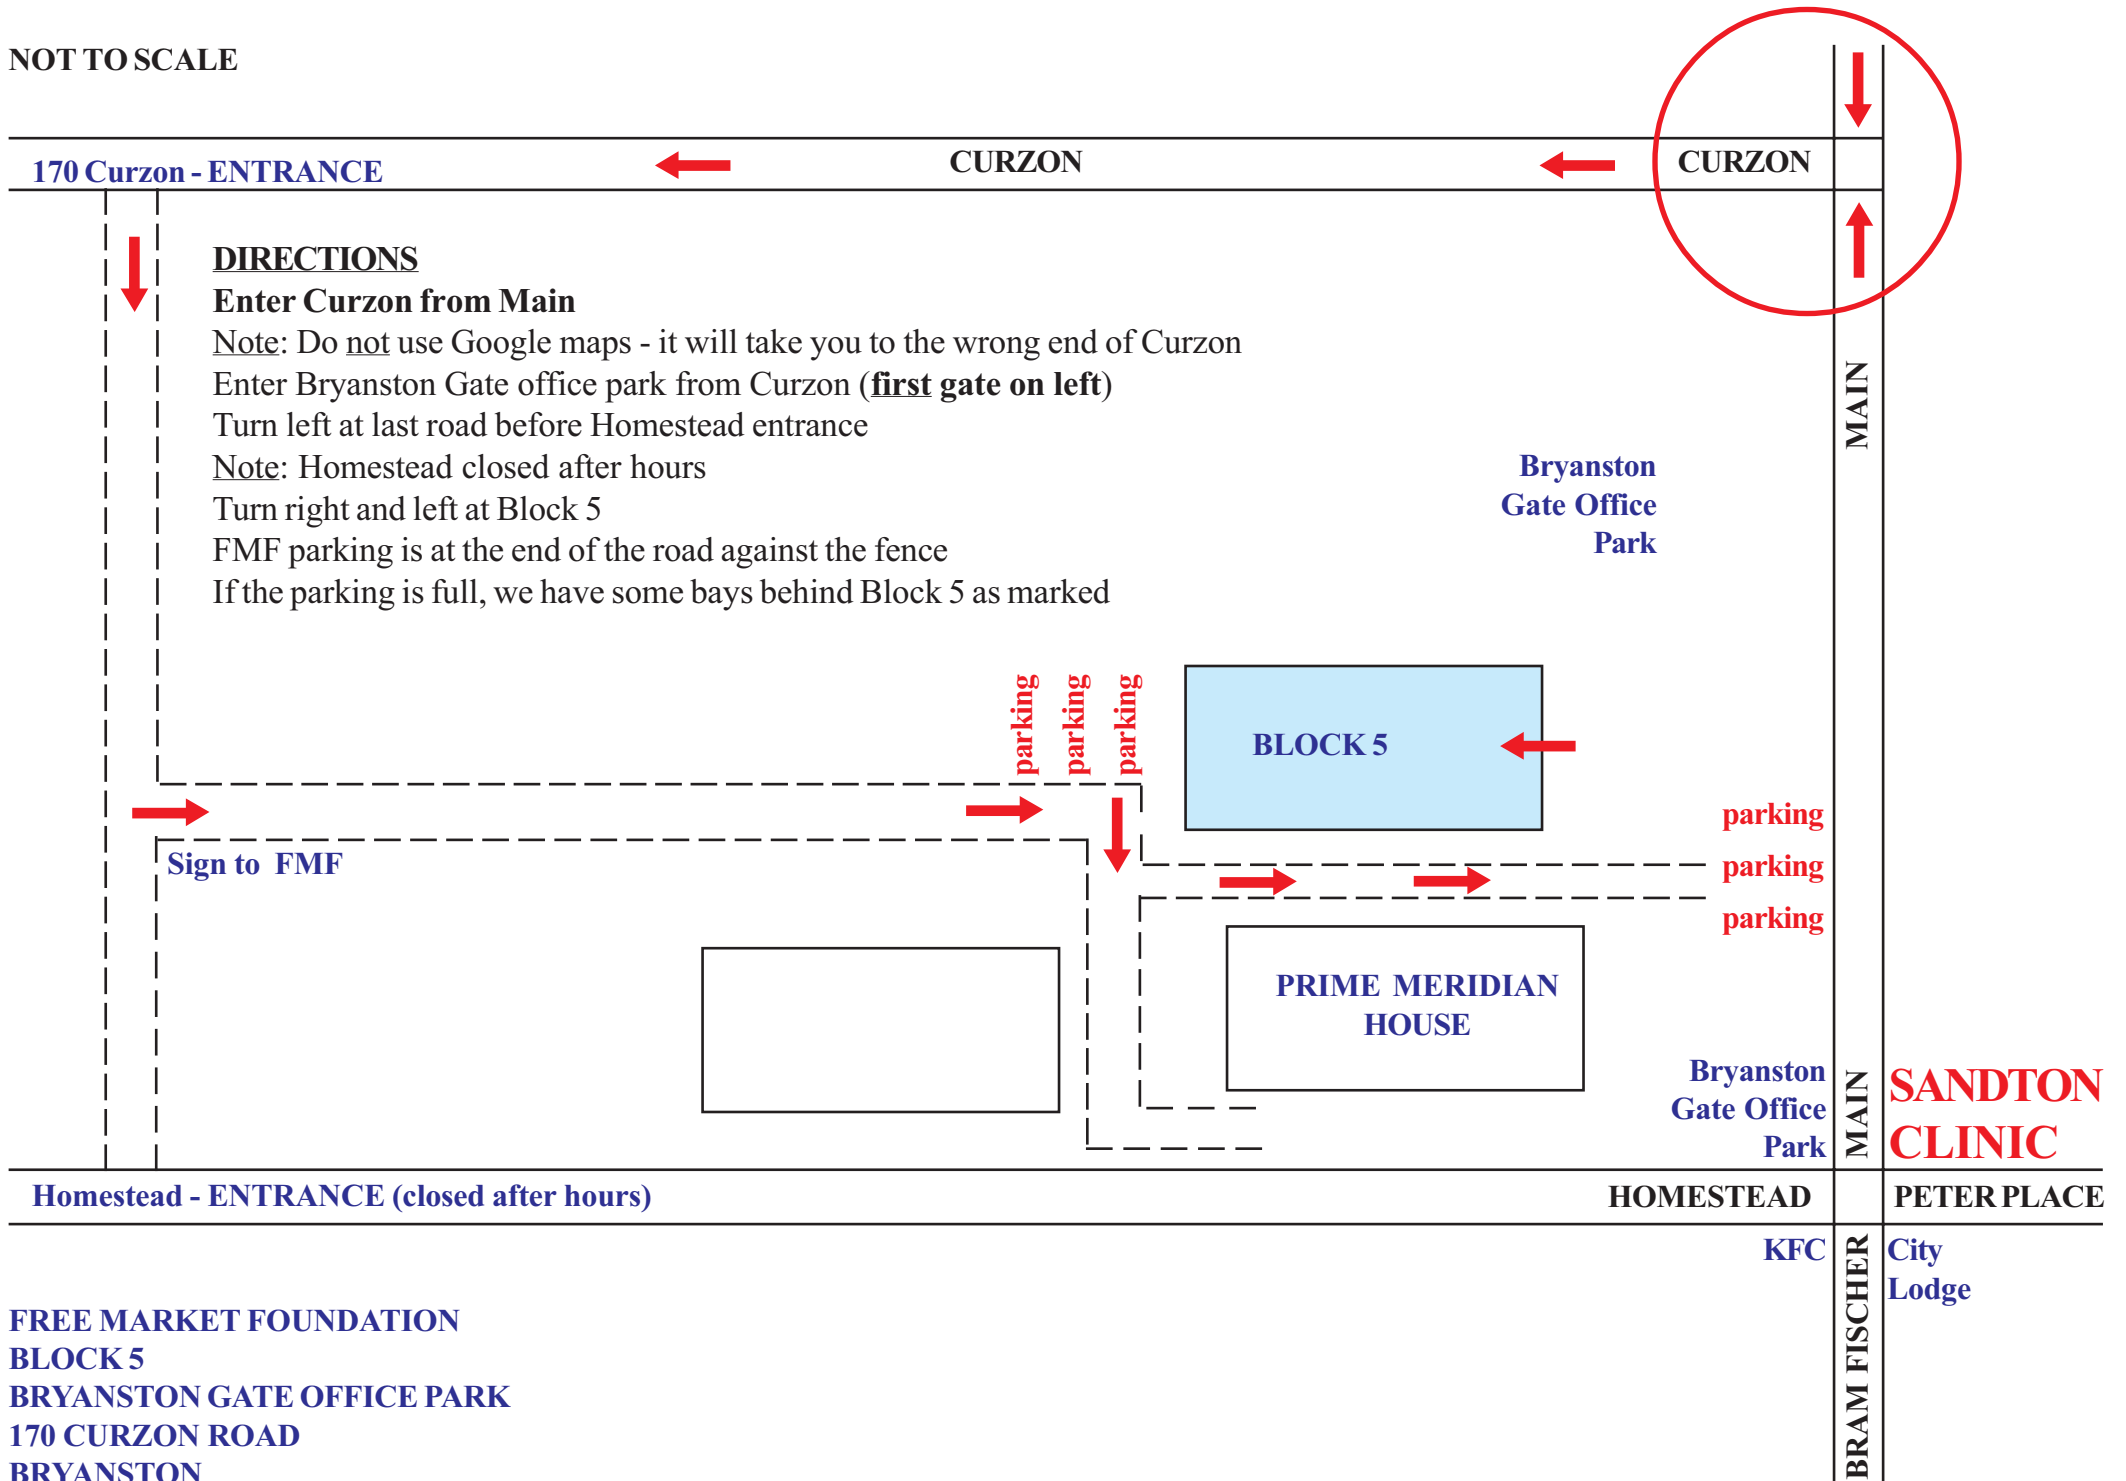

NOT TO SCALE

DIRECTIONS

Enter Curzon from Main

Note: Do not use Google maps - it will take you to the wrong end of Curzon

Enter Bryanston Gate office park from Curzon (**first gate on left**)

Turn left at last road before Homestead entrance

Note: Homestead closed after hours

Turn right and left at Block 5

FMF parking is at the end of the road against the fence

If the parking is full, we have some bays behind Block 5 as marked

**FREE MARKET FOUNDATION
BLOCK 5
BRYANSTON GATE OFFICE PARK
170 CURZON ROAD
BRYANSTON**